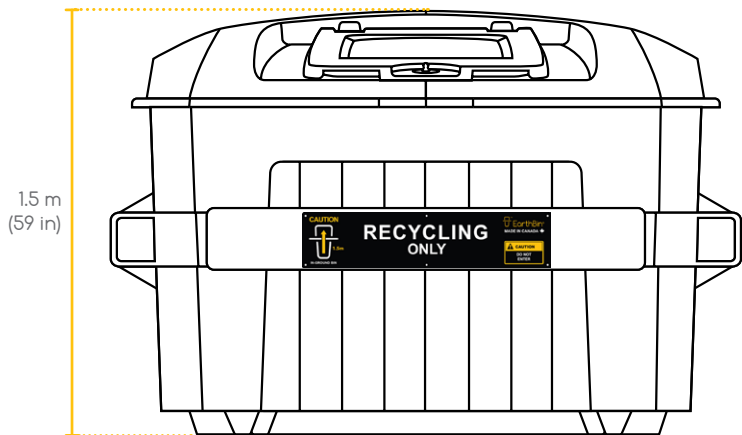

**Signage:**

- Garbage
- Recyclables
- Cardboard
- Organics

**Feed Opening (Front & Rear):**

- Rectangle (48 x 61cm)
- Round (30cm diameter) (optional)
- Slot (15 x 61cm) (optional)
- Large Cardboard Slot (10 x 102cm) (optional)

**User Door (Front & Rear):**

- Green       Black
- Blue         Yellow
- Grey         Brown

**Architectural Panels:**

- Recycled Plastic — Black
- Polyethylene Plastic — Brown

- Locator Base (optional)

**Slam Latch (optional):**

- Slam Latch — Key
- Slam Latch — Manual Wing knob

Details and specifications may change without notice due to continuous product improvement.