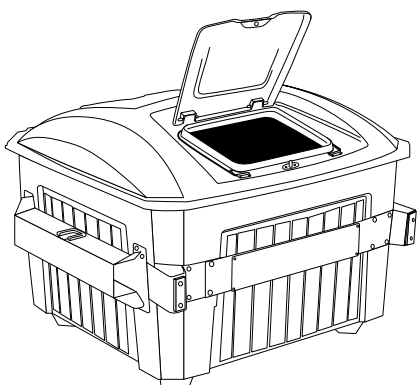

**Signage:**

- Garbage
- Recyclables
- Cardboard
- Organics

**Feed Opening (Front & Rear):**

- Rectangle (48 x 61cm)
- Round (30cm diameter) (optional)
- Slot (15 x 61cm) (optional)
- Large Cardboard Slot (10 x 102cm) (optional)

**User Door (Front & Rear):**

- Green       Black
- Blue         Yellow
- Grey         Brown

**Architectural Panels:**

- Recycled Plastic — Black
- Polyethylene Plastic — Brown

- Locator Base (optional)

**Slam Latch (optional):**

- Slam Latch — Key
- Slam Latch — Manual Wing knob

Details and specifications may change without notice due to continuous product improvement.