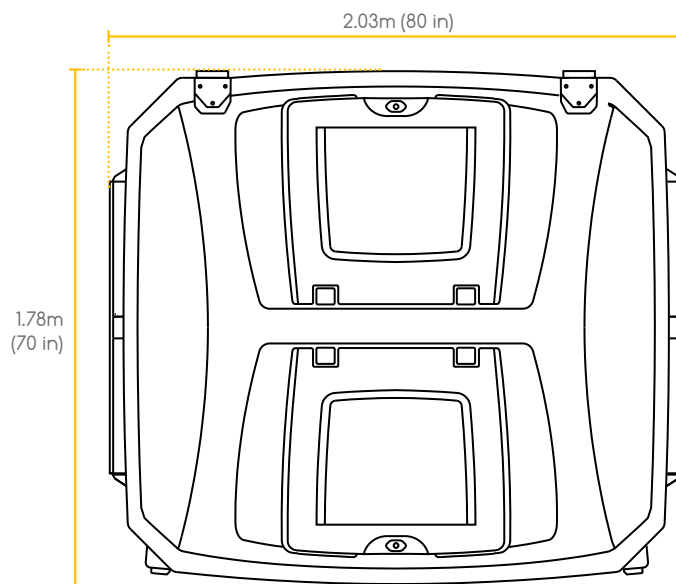

Signage:

- ☐ Garbage
- ☐ Recyclables
- ☐ Cardboard
- ☐ Organics

Feed Opening (Front & Rear):

- ☐ Rectangle (48 x 61cm)
- ☐ Round (30cm diameter) (optional)
- ☐ Slot (15 x 61cm) (optional)
- ☐ Large Cardboard Slot (10 x 102cm) (optional)

User Door (Front & Rear):

- ☐ Green   ☐ Black
- ☐ Blue   ☐ Yellow
- ☐ Grey   ☐ Brown

Architectural Panels:

- ☐ Recycled Plastic — Black
- ☐ Polyethylene Plastic — Brown

- ☐ Locator Base (optional)

Slam Latch (optional):

- ☐ Slam Latch — Key
- ☐ Slam Latch — Manual Wing knob

Details and specifications may change without notice due to continuous product improvement.