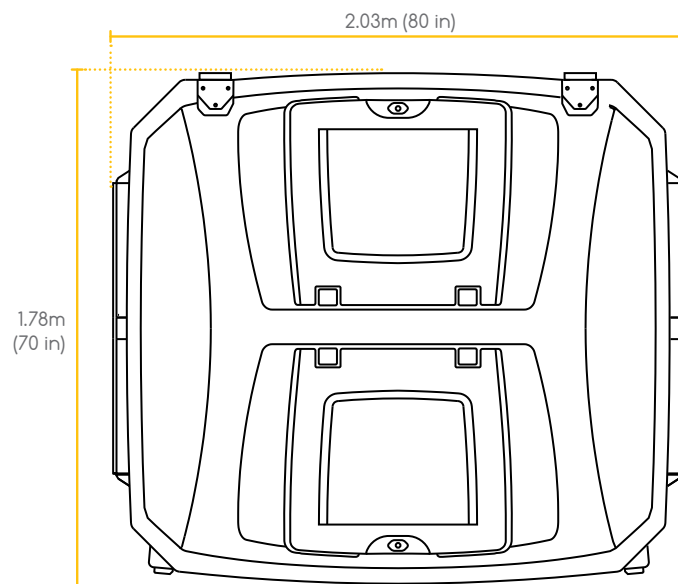

Signage:

- ☐ Garbage
- ☐ Recyclables
- ☐ Cardboard
- ☐ Organics

Feed Opening (Front & Rear):

- ☐ Rectangle (48 x 61cm)
- ☐ Round (30cm diameter) (optional)
- ☐ Slot (15 x 61cm) (optional)

User Door (Front & Rear):

- ☐ Black (standard)
- ☐ Green (optional)
- ☐ Blue (optional)
- ☐ Grey (optional)
- ☐ Yellow (optional)
- ☐ Brown (optional)

Architectural Panels:

- ☐ No Panels (standard)
- ☐ Recycled Plastic — Black (optional)
- ☐ Polyethylene Plastic — Brown (optional)

- ☐ Locator Base (optional)

Details and specifications may change without notice due to continuous product improvement.