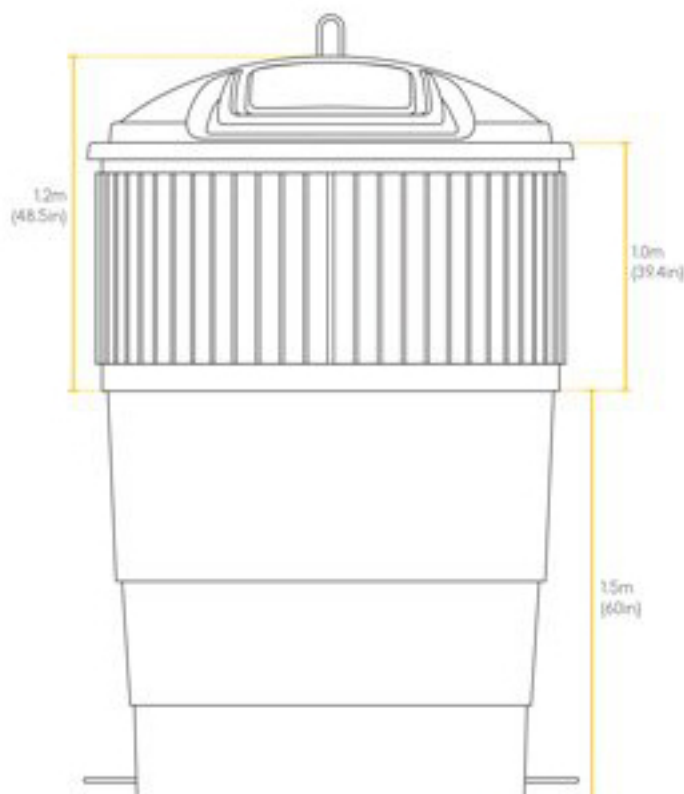

EarthBin® Silo™ EB500T

Capacity: 5,000 Litre / 6.5 yd³

844-213-2467
www.earthbin.com
earthbin@earthbin.com

Latching:

- ☐ Padlock
- ☐ Slam Latch-Keylock (optional)

Signage:

- ☐ Garbage
- ☐ Recyclables
- ☐ Cardboard

Feed Opening:

- ☐ Rectangular (52 x 59cm)
- ☐ Round (30cm diameter)
- ☐ Slot (15 x 74cm)

User Door:

- ☐ Blue
- ☐ Black

Architectural Panels:

100% Post Consumer Recycled Polyethylene Boards

- ☐ Cedar
- ☐ Dark Grey
- ☐ Dark Brown
- ☐ Black

Lifting Container:

- ☐ Standard soft bag
- ☐ Semi-Rigid container

Details and specifications may change without notice due to continuous product improvement.