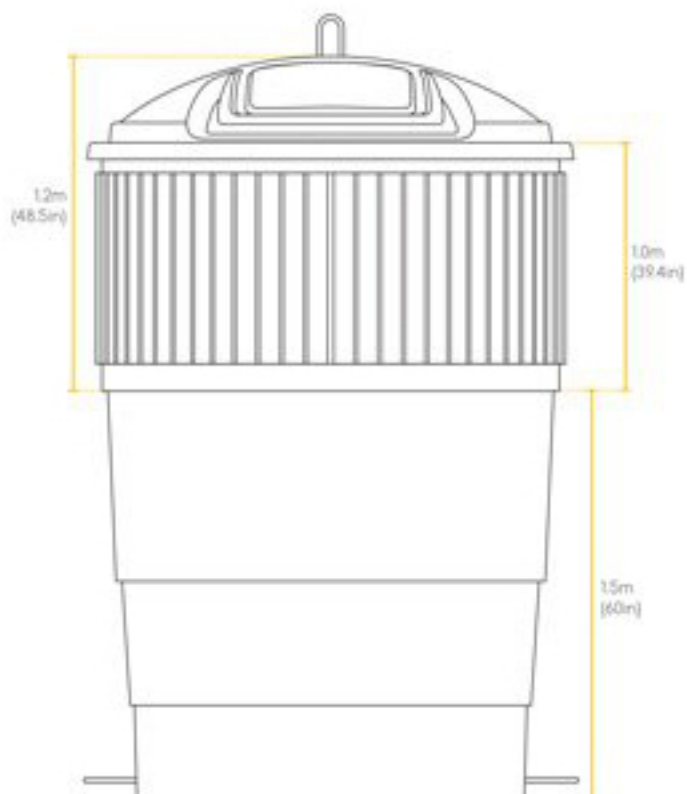

EarthBin® Silo™ EB500T

Capacity: 5,000 Litre / 6.5 yd³

844-213-2467
www.earthbin.com
earthbin@earthbin.com

Latching:

- ☐ Padlock
- ☐ Slam Latch-Keylock (optional)

Signage:

- ☐ Garbage
- ☐ Recyclables
- ☐ Cardboard

Feed Opening:

- ☐ Rectangular (52 x 59cm)
- ☐ Round (30cm diameter)
- ☐ Slot (15 x 74cm)

User Door:

- ☐ Blue
- ☐ Black

Architectural Panels:

100% Post Consumer Recycled Polyethylene Boards

- ☐ Cedar
- ☐ Dark Grey
- ☐ Dark Brown
- ☐ Black

Lifting Container:

- ☐ Standard soft bag
- ☐ Semi-Rigid container

Details and specifications may change without notice due to continuous product improvement.